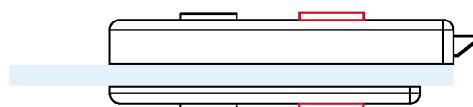

## EC30

Cilindro per serrature GL01N, GL07B, GL08B e LK05MP  
Chiave da entrambe i lati  
Realizzato in ottone

Cylinder for GL01N, GL07B, GL08B and LK05MP locks  
Key on both sides  
Solid brass manufacturing