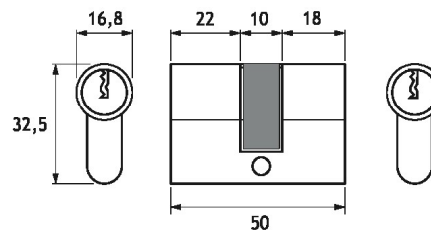

## EC30

Cilindro per serrature GL01N, GL07B, GL08B e LK05MP  
Chiave da entrambe i lati  
Realizzato in ottone

Cylinder for GL01N, GL07B, GL08B and LK05MP locks  
Key on both sides  
Solid brass manufacturing